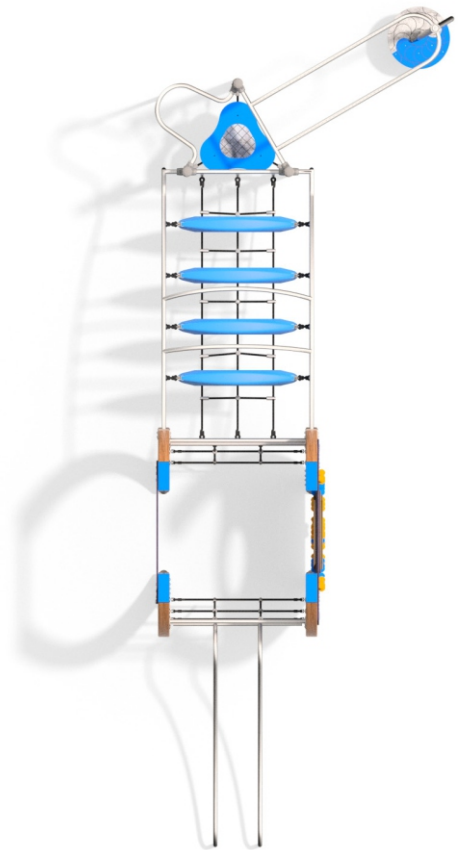

Information about the product

Dimensions	660 x 237 cm
Safety zone	965 x 545 cm
Safety zone area	39 m ²
Overall height	312 cm
Free fall height	150 cm
Amount of users	12
Product complies with EN 1176-1:2017-12	Yes
Availability of spare parts	Yes
Age range	3-12

According to EN 1176-1:2017-12 norm, the product requires applying a safety surface according to the product's free fall height.

Functions

SCALE 1:100

Materials

Solid construction made of stainless steel AISI 304 totally resistant to weather conditions

Banded posts made of soft conifer wood 9 cm thick, 26 cm wide

Platforms
HPL 13 mm

Ergonomically-shaped polyethylene rings improving the physical well-being and motor coordination

Safe pipe plugs made of injection molded polyamide

Elements:
HDPE 15 mm

Let's Buglo