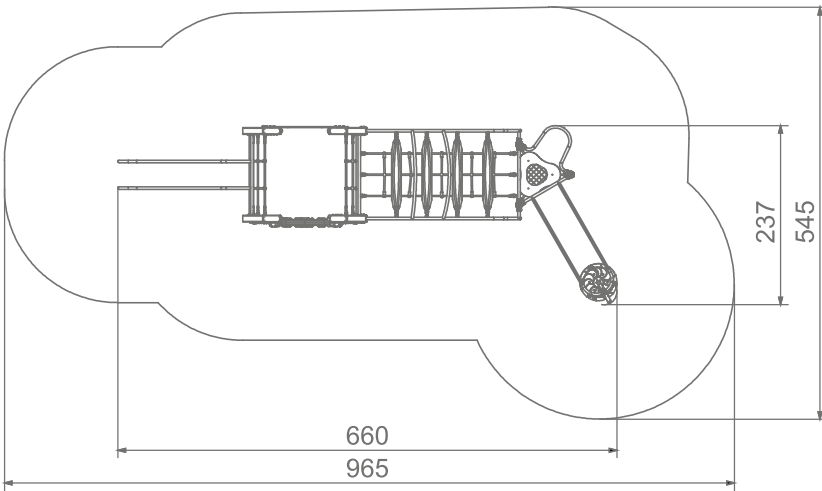

Information about the product

Dimensions	660 x 237 cm
Safety zone	965 x 545 cm
Safety zone area	39 m ²
Overall height	312 cm
Free fall height	150 cm
Amount of users	12
Product complies with EN 1176-1:2017-12	Yes
Availability of spare parts	Yes
Age range	3-12

According to EN 1176-1:2017-12 norm, the product requires applying a safety surface according to the product's free fall height.

Functions

SCALE 1:100

Materials

Solid construction made of stainless steel AISI 304 totally resistant to weather conditions

Banded posts made of soft conifer wood 9 cm thick, 26 cm wide

Platforms
HPL 13 mm

Ergonomically-shaped polyethylene rings improving the physical well-being and motor coordination

Safe pipe plugs made of injection molded polyamide