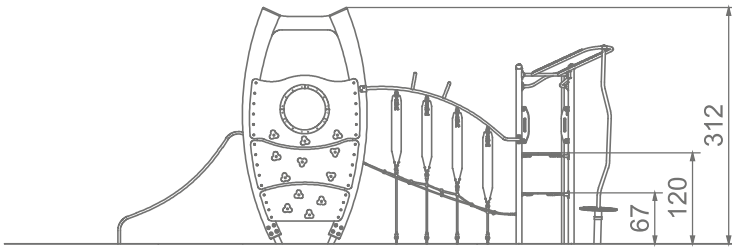

Information about the product

Dimensions	660 x 237 cm
Safety zone	965 x 545 cm
Safety zone area	39 m ²
Overall height	312 cm
Free fall height	150 cm
Amount of users	12
Product complies with EN 1176-1:2017-12	Yes
Availability of spare parts	Yes
Age range	3-12

According to EN 1176-1:2017-12 norm, the product requires applying a safety surface according to the product's free fall height.

Functions

SCALE 1:100

Materials

Solid construction made of stainless steel AISI 304 totally resistant to weather conditions

Banded posts made of soft conifer wood 9 cm thick, 26 cm wide

Platforms
HPL 13 mm

Ergonomically-shaped polyethylene rings improving the physical well-being and motor coordination

Safe pipe plugs made of injection molded polyamide