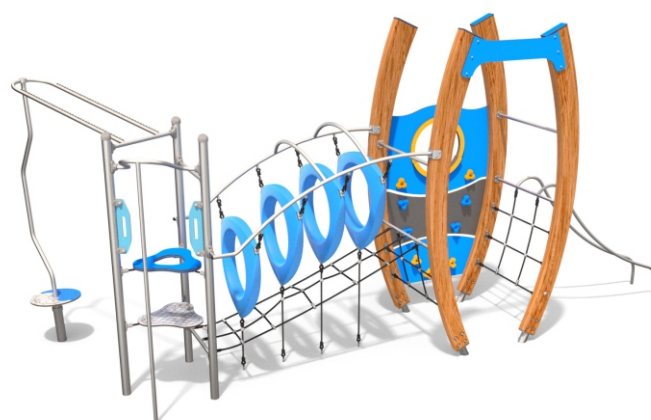

Information about the product

Dimensions	660 x 237 cm
Safety zone	965 x 545 cm
Safety zone area	39 m ²
Overall height	312 cm
Free fall height	150 cm
Amount of users	12
Product complies with EN 1176-1:2017-12	Yes
Availability of spare parts	Yes
Age range	3-12

According to EN 1176-1:2017-12 norm, the product requires applying a safety surface according to the product's free fall height.

Functions

SCALE 1:100

Materials

Solid construction made of stainless steel AISI 304 totally resistant to weather conditions

Banded posts made of soft conifer wood 9 cm thick, 26 cm wide

Platforms
HPL 13 mm

Ergonomically-shaped polyethylene rings improving the physical well-being and motor coordination

Safe pipe plugs made of injection molded polyamide